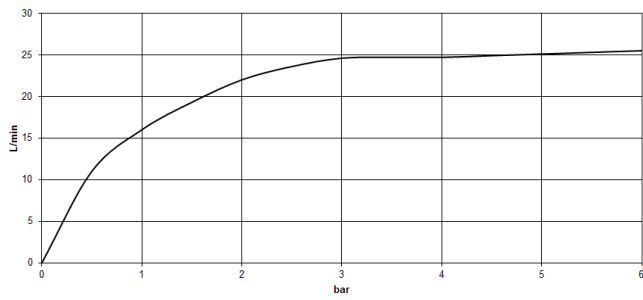

13 801 705

- 205mm projection
- rectangular spray pattern with 55 individual jets
- hole diameter 37 mm
- 1/2" connection
- plug-link mounting
- max. flow 24.6 l/min at 3 bar flow pressure

	Brushed Champagne (22kt Gold)	13 801 705-46
	Chrome	13 801 705-00
	Brushed Platinum	13 801 705-06
	Dark Chrome	13 801 705-19
	Champagne (22kt Gold)	13 801 705-47
	Brushed Dark Platinum	13 801 705-99

13 801 705

mm [inches]

Flow rate chart

13 801 705

Parts for other finishes can be found here: [Chrome](#)