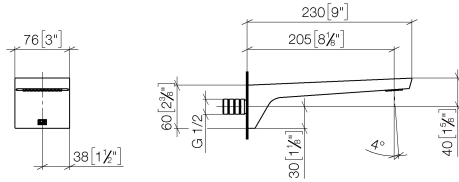

13 801 705

- 205mm projection
- rectangular spray pattern with 55 individual jets
- hole diameter 37 mm
- 1/2" connection
- plug-link mounting
- max. flow 24.6 l/min at 3 bar flow pressure

	Brushed Champagne (22kt Gold)	13 801 705-46
	Chrome	13 801 705-00
	Brushed Platinum	13 801 705-06
	Dark Chrome	13 801 705-19
	Champagne (22kt Gold)	13 801 705-47
	Brushed Dark Platinum	13 801 705-99

13 801 705

mm [inches]

Flow rate chart

13 801 705

Parts for other finishes can be found here: [Chrome](#)

### Spare parts list

No.	Item Number	Name	Quantity used	Delivery time
1	09 24 03 081 10 90	extension	1	2
2	09 24 03 180 90	nipple	1	2
3	09 14 10 119 90	seal	1	2
4	09 31 20 027 10-00	plug	2	10
5	09 14 10 132 90	seal	2	2
6	90 31 11 004 00 90	pin	1	2
7	90 11 02 299 00 90	aerator	1	2