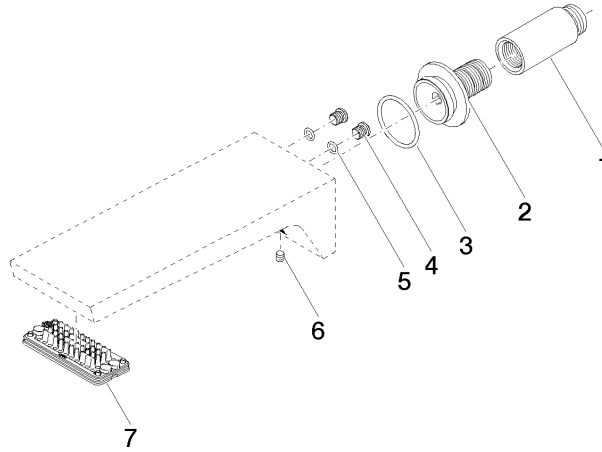

13 801 705

- 205mm projection
- rectangular spray pattern with 55 individual jets
- hole diameter 37 mm
- 1/2" connection
- plug-link mounting
- max. flow 24.6 l/min at 3 bar flow pressure

	Brushed Champagne (22kt Gold)	13 801 705-46
	Chrome	13 801 705-00
	Brushed Platinum	13 801 705-06
	Dark Chrome	13 801 705-19
	Champagne (22kt Gold)	13 801 705-47
	Brushed Dark Platinum	13 801 705-99

13 801 705

mm [inches]

Flow rate chart

13 801 705

Parts for other finishes can be found here: [Chrome](#)

### Spare parts list

No.	Item Number	Name	Quantity used	Delivery time
1	09 24 03 081 10 90	extension	1	2
2	09 24 03 180 90	nipple	1	2
3	09 14 10 119 90	seal	1	2
4	09 31 20 027 10-00	plug	2	10
5	09 14 10 132 90	seal	2	2
6	90 31 11 004 00 90	pin	1	2
7	90 11 02 299 00 90	aerator	1	2